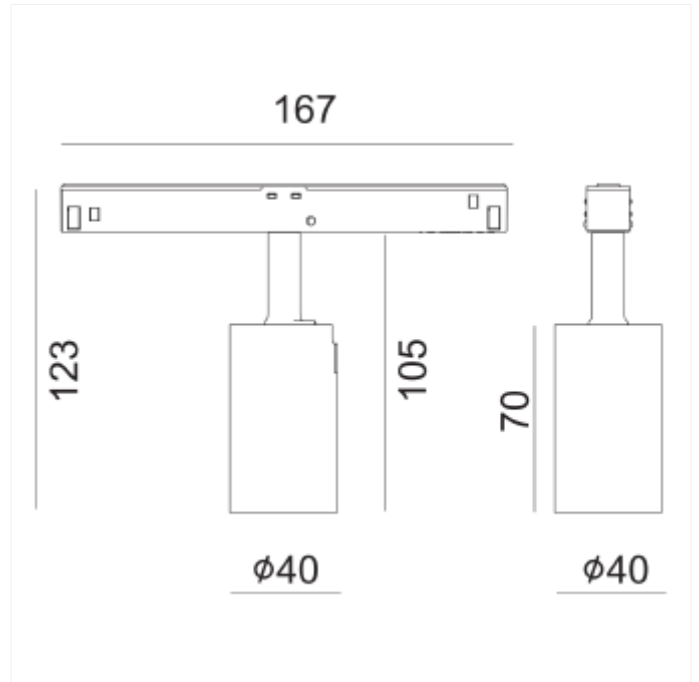

## 48V Spotlight

Flare 40 is a spotlight that fits our Evo 48V Track system. With 6,6W, high lumen output, this is a spotlight perfect for housing, stores, restaurants, hotels and office environments. The spotlights can be adjusted in all angles to fit every need. Can be tilted 90 degrees and 350 degrees rotatable around its own axis.