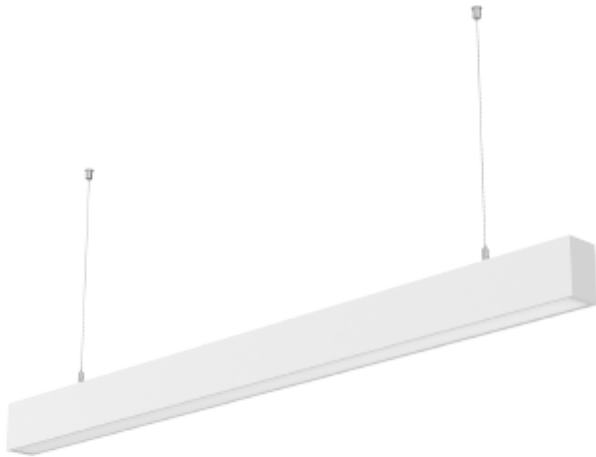

## PRODUCT SHEET

Ledline

Art. no: 805001-2

*Lighting Solutions*

# Ledline

LEDline is a modern linear LED system for seamless lighting. It is based on modular chassis details allowing for seamless extensions through both straight connectors, 90 degrees corners and X-crosses. This allows light designers to make tailor fit lighting systems in an easy manner. The chassis details assure easy installation without failures. Add 1 pc 8050-05 for each mains supply (each row or standalone). Also add mounting accessories.

### SPECIFICATIONS

Lightsource Type:	LED (built in)
CCT (Color Temperature):	3000K
CRI / Ra:	80
Lumen LED (tc=25):	2750lm
Beam Angle:	110
Lens (Diffuser):	Opal
Dimming:	None
System Voltage [V]:	230V 50Hz
Connection:	LEDLine 5-pin
Mounting:	Recessed, Surface, Ceiling, Pendant
Lifetime [h]:	L80B10: 100 000h
Color:	Black
Length [mm]:	1200mm
Height [mm]:	84mm
Width [mm]:	56mm