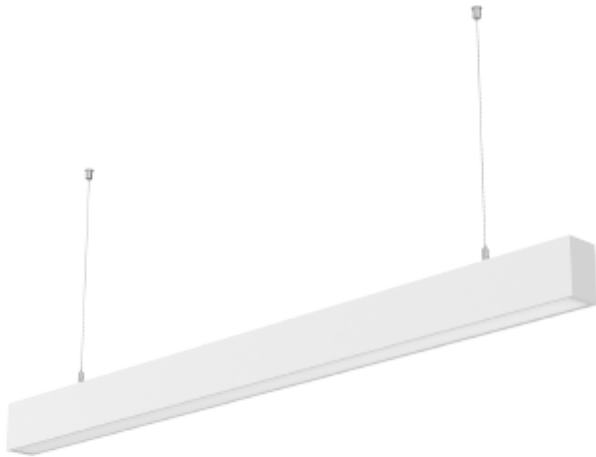

PRODUCT SHEET

Ledline

Art. no: 805001-3

Lighting Solutions

Ledline

LEDline is a modern linear LED system for seamless lighting. It is based on modular chassis details allowing for seamless extensions through both straight connectors, 90 degrees corners and X-crosses. This allows light designers to make tailor fit lighting systems in an easy manner. The chassis details assure easy installation without failures. Add 1 pc 8050-05 for each mains supply (each row or standalone). Also add mounting accessories.

SPECIFICATIONS

Lightsource Type:	LED (built in)
CCT (Color Temperature):	3000K
CRI / Ra:	80
Lumen LED (tc=25):	2750lm
Beam Angle:	110
Lens (Diffuser):	Opal
Dimming:	None
System Voltage [V]:	230V 50Hz
Connection:	LEDLine 5-pin
Mounting:	Recessed, Surface, Ceiling, Pendant
Lifetime [h]:	L80B10: 100 000h
Color:	White
Height [mm]:	84mm
Width [mm]:	56mm