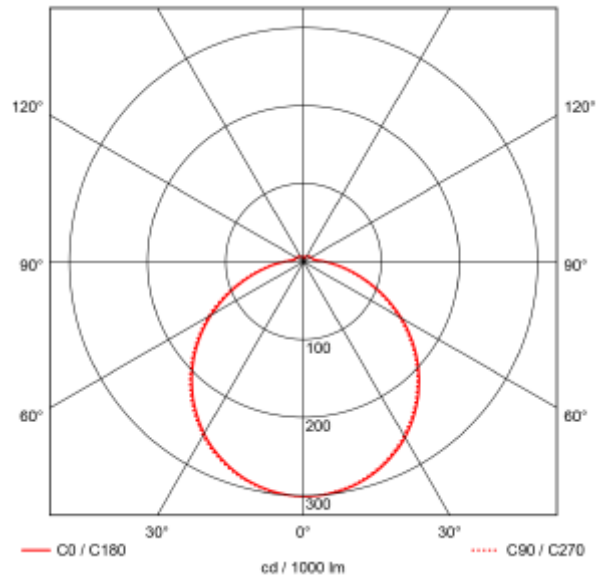

## Caph

Caph is a surface mounted ceiling light with opal diffuser. Comes with a switch option between 3000K (default), 4000K and 5700K. Quickconnect for easy installation. All data is based on 4000K.

### SPECIFICATIONS

Lightsource Type:	LED (built in)
System Power [W]:	24W
CCT (Color Temperature):	3/4/5700
CRI / Ra:	80
Lumen Output:	2665lm
Lumen LED (tc=25):	2700lm
Beam Angle:	120°
Lens (Diffuser):	Opal
Dimming:	None
System Voltage [V]:	230V 50Hz
Connection:	QuickConnect
Mounting:	Surface, Ceiling
Lifetime [h]:	L80B10: 100 000h
Lumen/W:	119lm/W
MacAdam (SDCM):	3
Color:	White
Height [mm]:	90mm
Width [mm]:	330mm
Weight [kg]:	0,84kg