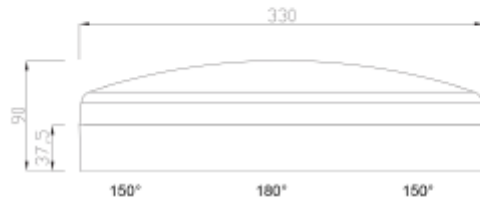

Caph

Caph is a surface mounted ceiling light with opal diffuser. Comes with a switch option between 3000K (default), 4000K and 5700K. Quickconnect for easy installation. All data is based on 4000K.

SPECIFICATIONS

Lightsource Type:	LED (built in)
System Power [W]:	24W
CCT (Color Temperature):	3/4/5700
CRI / Ra:	80
Lumen Output:	2665lm
Lumen LED (tc=25):	2700lm
Beam Angle:	120°
Lens (Diffuser):	Opal
Dimming:	None
System Voltage [V]:	230V 50Hz
Connection:	QuickConnect
Mounting:	Surface, Ceiling
Lifetime [h]:	L80B10: 100 000h
Lumen/W:	119lm/W
MacAdam (SDCM):	3
Color:	White
Height [mm]:	90mm
Width [mm]:	330mm
Weight [kg]:	0,84kg