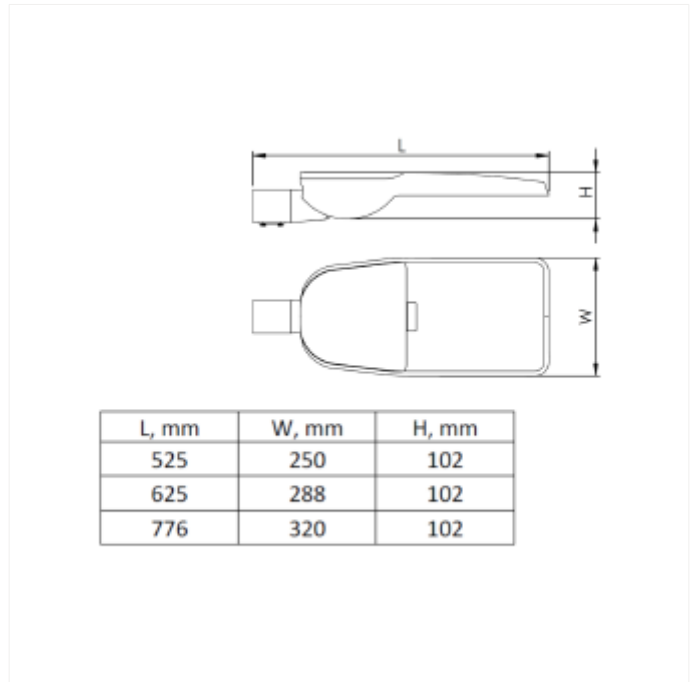

PRODUCT FAMILY SHEET

Anka

Lighting Solutions

Anka

Anka is a luminaire for post mounting. We have developed this luminaire with an asymmetrical reflector giving a wide spread light, see light distribution diagram below. Anka has a post fixation opening with a diameter of 60mm. The luminaire has an IP66 classification and this guarantees that it will withstand very demanding conditions.

VERSIONS

Art.No	Effect [W]	Cold Lumen [lm]	Lumen Output [lm]	CCT [K]	Beam Angle [°]	Lens Difuser	CRI [>]	Color	Light Control	Connection
--------	------------	-----------------	-------------------	---------	----------------	--------------	---------	-------	---------------	------------