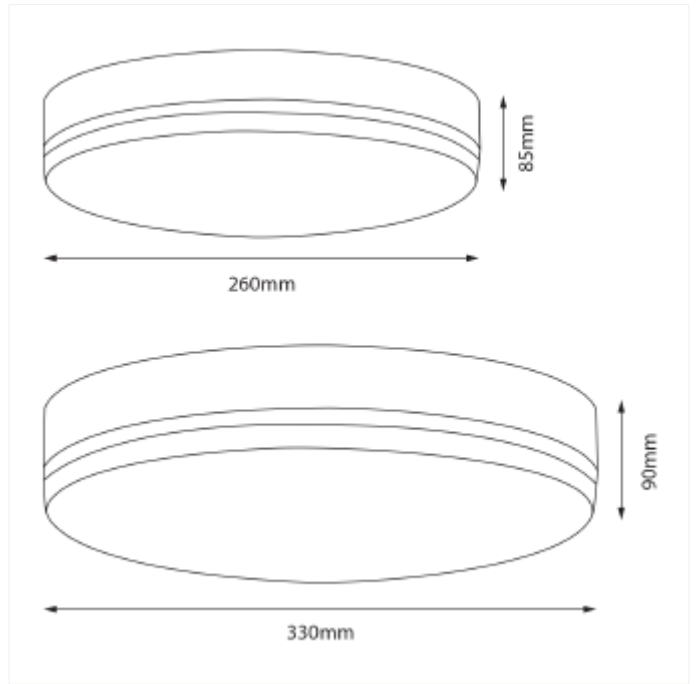

PRODUCT FAMILY SHEET

Caph

Lighting Solutions

Caph

Caph is a surface mounted ceiling light with opal diffuser. 12W and 24W versions are available with and without sensor. Comes with a switch option between 3000K(default), 4000K and 5700K. QuickConnect for easy installation. All data is based on 4000K.

VERSIONS

Art.No	Effect [W]	Cold Lumen [lm]	Lumen Output [lm]	CCT [K]	Beam Angle [°]	Lens Difuser	CRI [>]	Color	Light Control	Connection
--------	------------	-----------------	-------------------	---------	----------------	--------------	-----------	-------	---------------	------------