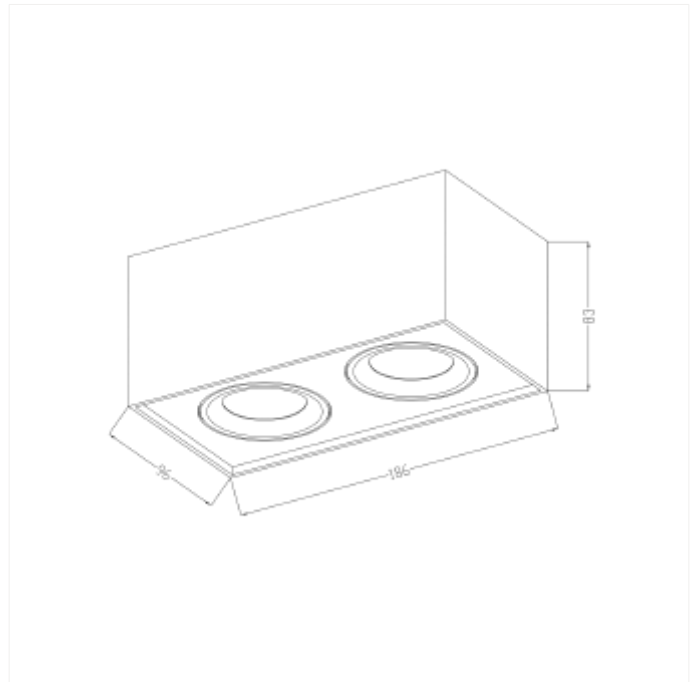

## PRODUCT FAMILY SHEET

Cobra 360° Rotatable Surface Double

# Cobra 360° Rotatable Surface Double

Cobra 360° Rotatable Surface is a flexible surface mounted downlight developed from our vast experience with earlier models. The 360° rotatable fixed light head makes it possible to tilt the light beam up to 25 degrees in all directions.