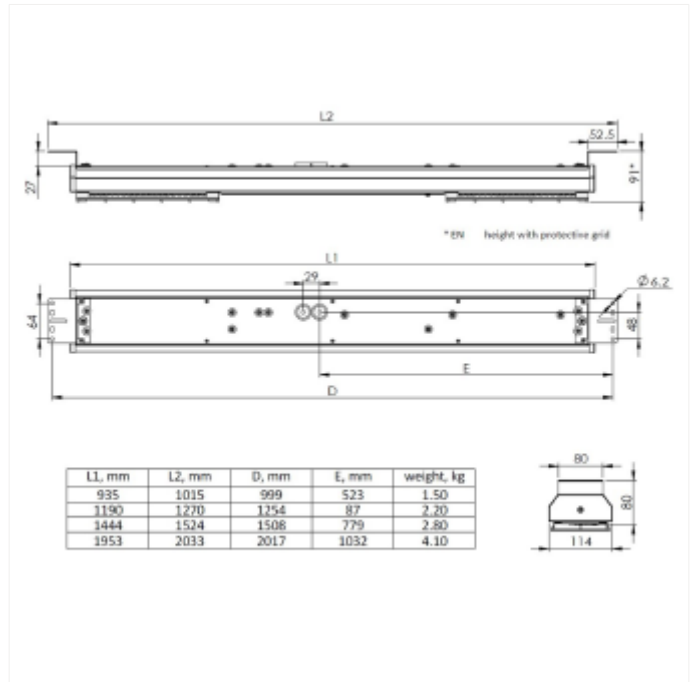

PRODUCT FAMILY SHEET
Columba

Columba

Surface mounted or suspended LED luminaire for use in industry, warehouse, hall and sports arena.
Choose between various editions with different lumen output, optics and DALI2 driver.

VERSIONS

Art.No	Effect [W]	Cold Lumen [lm]	Lumen Output [lm]	CCT [K]	Beam Angle [°]	Lens Difuser	CRI [>]	Color	Light Control	Connection