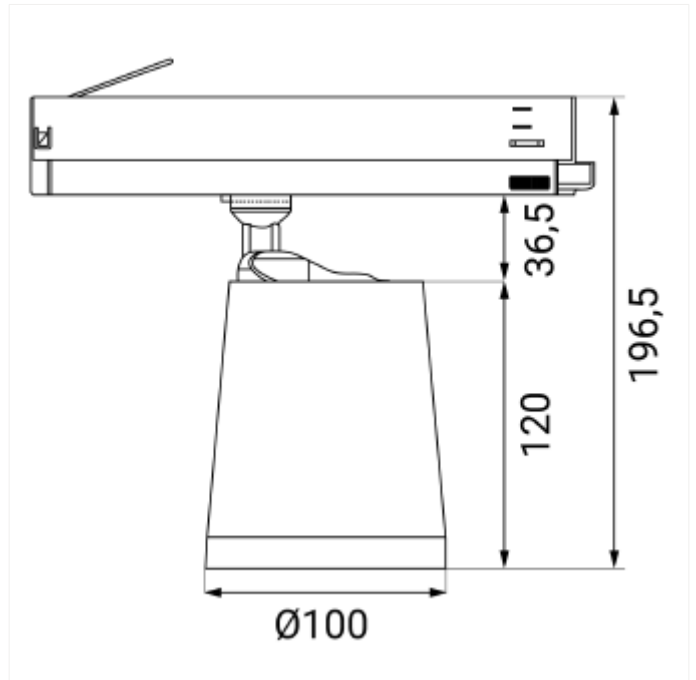

PRODUCT FAMILY SHEET

Cone Spotlight

Cone Spotlight

Cone shaped spotlight with high lumen efficiency for use in 3-circuit track. Available in black and white color with 3000K and CRI 90.

VERSIONS

Art.No	Effect [W]	Cold Lumen [lm]	Lumen Output [lm]	CCT [K]	Beam Angle [°]	Lens Difuser	CRI [>]	Color	Light Control	Connection
--------	------------	-----------------	-------------------	---------	----------------	--------------	---------	-------	---------------	------------