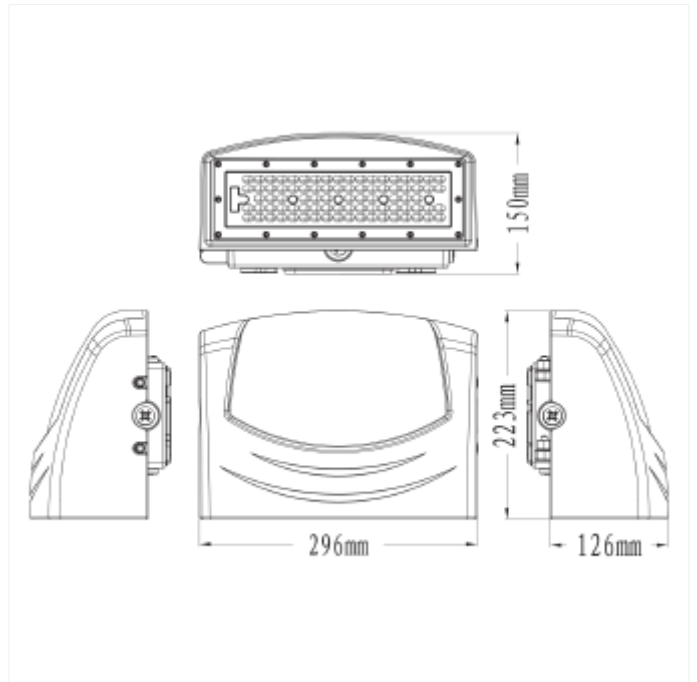

PRODUCT FAMILY SHEET

Coxa

Lighting Solutions

Coxa

Coxa is a top quality LED wall pack designed for outdoor areas lighting and courtyard illumination. With Asymmetrical light distribution, Coxa is good to replace 250W Metal Halide lamps. With powder coating and sand textured housing, Coxa has good performance of corrosion-resistance.

VERSIONS

| Art.No | Effect [W] | Cold Lumen [lm] | Lumen Output [lm] | CCT [K] | Beam Angle [°] | Lens Difuser | CRI [>] | Color | Light Control | Connection |
|--------|------------|-----------------|-------------------|---------|----------------|--------------|---------|-------|---------------|------------|
|--------|------------|-----------------|-------------------|---------|----------------|--------------|---------|-------|---------------|------------|