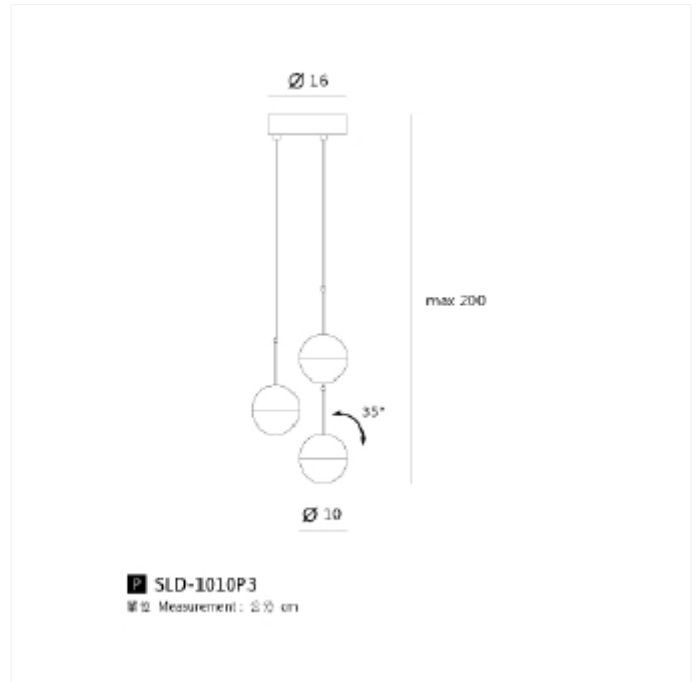

PRODUCT FAMILY SHEET

Dora 3 Pendant

Dora 3 Pendant

VERSIONS

Art.No	Effect [W]	Cold Lumen [lm]	Lumen Output [lm]	CCT [K]	Beam Angle [°]	Lens Difuser	CRI [>]	Color	Light Control	Connection
--------	------------	-----------------	-------------------	---------	----------------	--------------	---------	-------	---------------	------------