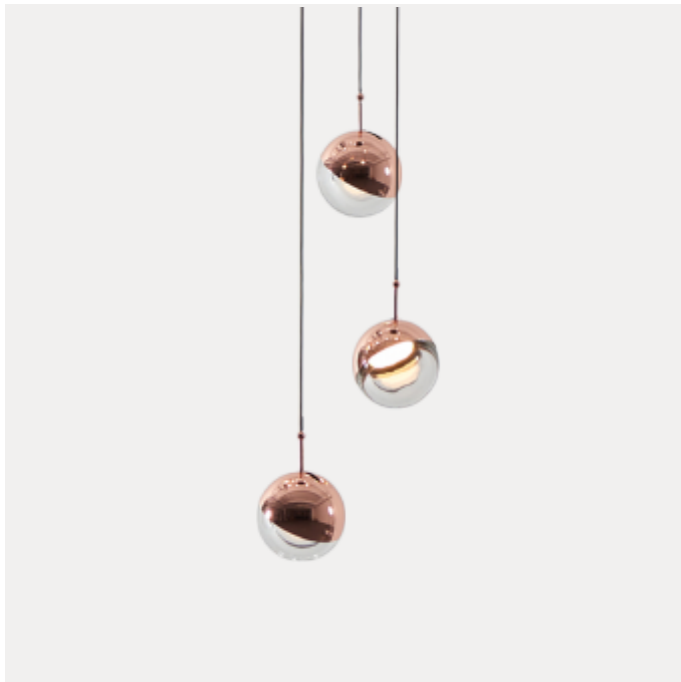

PRODUCT FAMILY SHEET

Dora 3 Pendant

Dora 3 Pendant

VERSIONS

Art.No	Effect [W]	Cold Lumen [lm]	Lumen Output [lm]	CCT [K]	Beam Angle [°]	Lens Difuser	CRI [>]	Color	Light Control	Connection
--------	------------	-----------------	-------------------	---------	----------------	--------------	---------	-------	---------------	------------