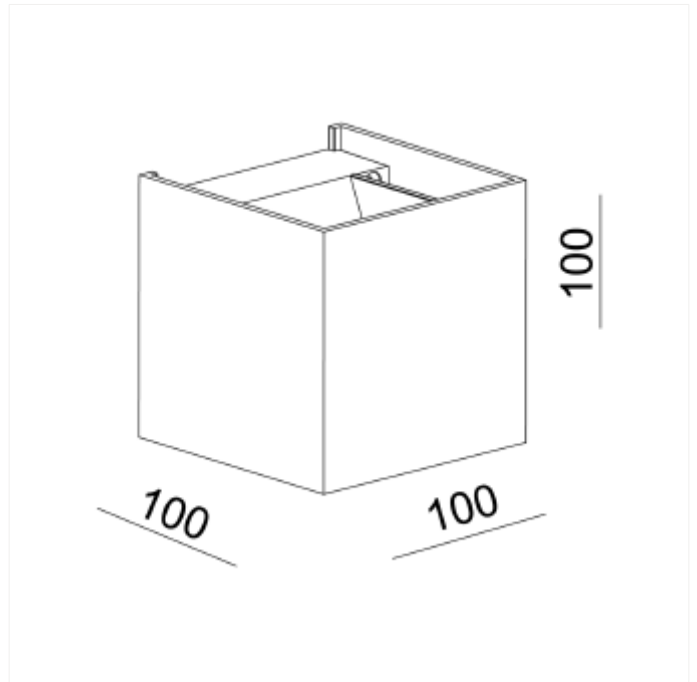

## Duhr Square

# Duhr Square

Duhr Square has a modern design with up and down light. With adjustable flaps you can easily change the beam angle.