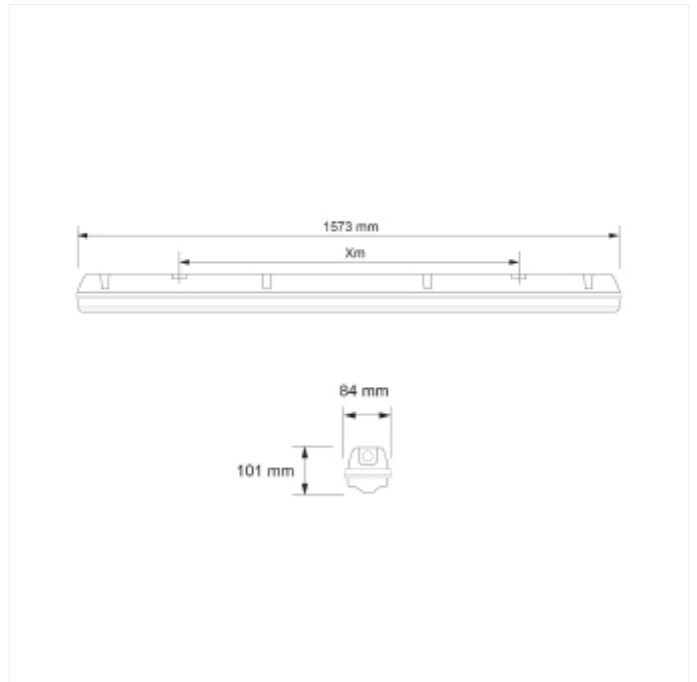

## Duna

Duna is a sealed industrial light fixture for ceiling surface mounting, indoor or outdoor under a roof. Duna may have 5x2,5mm<sup>2</sup> PG through-wiring. Opal PC (IK08) or PMMA (IK03) diffuser. Ask for Chemical agents list to check material resistance. Available models can be delivered with master (sensor), slave, DALI or emergency.