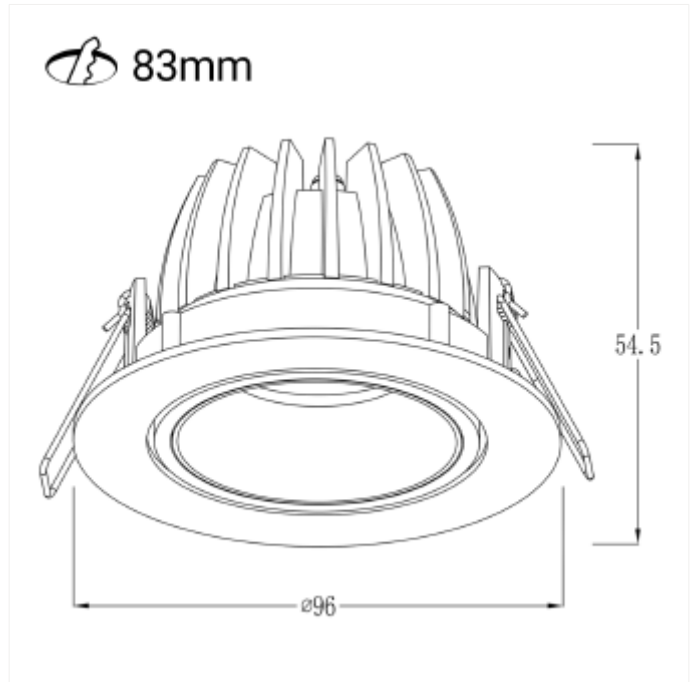

PRODUCT FAMILY SHEET

Helios

Lighting Solutions

Helios

Helios downlight comes with warm white color temperature (2700K) and a secluded light source that gives a comfortable and warm light. The downlight is adjustable and comes with a dimmable driver. Front ring in gold is sold separately.

VERSIONS

Art.No	Effect [W]	Cold Lumen [lm]	Lumen Output [lm]	CCT [K]	Beam Angle [°]	Lens Difuser	CRI [>]	Color	Light Control	Connection
--------	------------	-----------------	-------------------	---------	----------------	--------------	---------	-------	---------------	------------