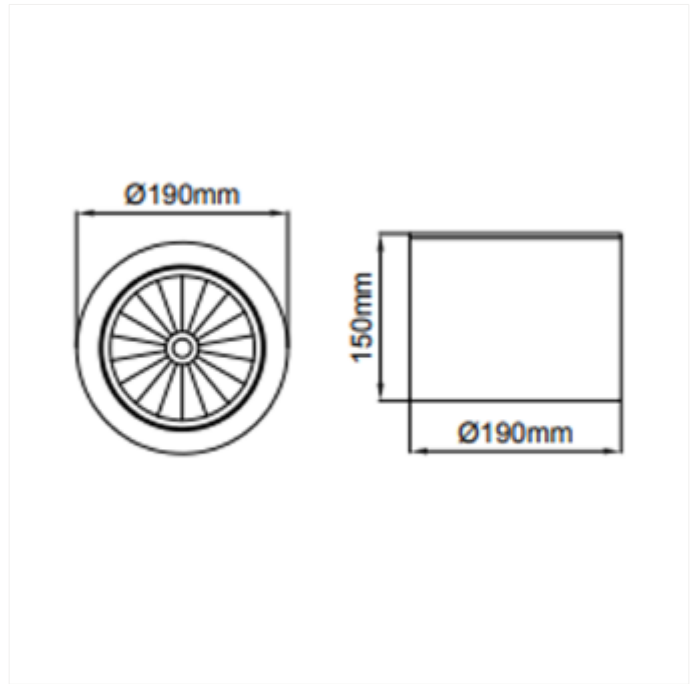

PRODUCT FAMILY SHEET
Leila C Midi Surface

Leila C Midi Surface

VERSIONS

Art.No	Effect [W]	Cold Lumen [lm]	Lumen Output [lm]	CCT [K]	Beam Angle [°]	Lens Difuser	CRI [>]	Color	Light Control	Connection
--------	------------	-----------------	-------------------	---------	----------------	--------------	---------	-------	---------------	------------