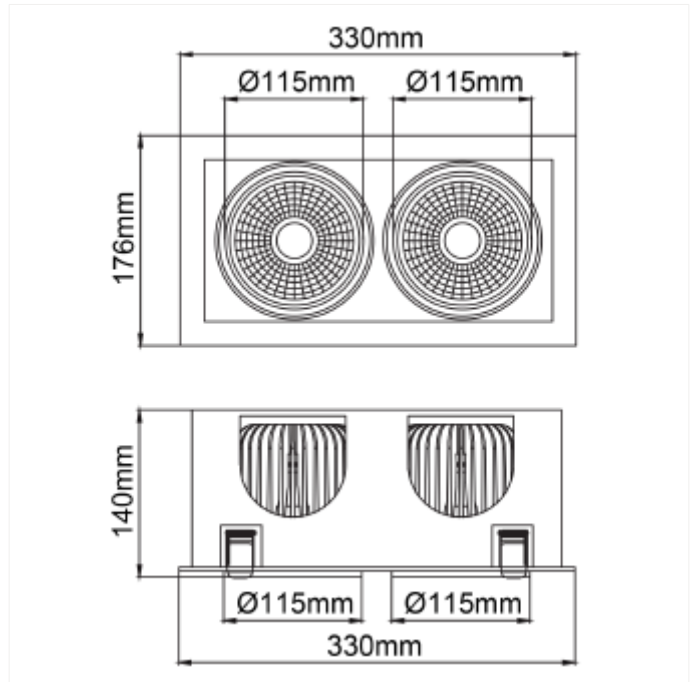

PRODUCT FAMILY SHEET

Manna Double

Lighting Solutions

Manna Double

VERSIONS

Art.No	Effect [W]	Cold Lumen [lm]	Lumen Output [lm]	CCT [K]	Beam Angle [°]	Lens Difuser	CRI [>]	Color	Light Control	Connection
--------	------------	-----------------	-------------------	---------	----------------	--------------	---------	-------	---------------	------------