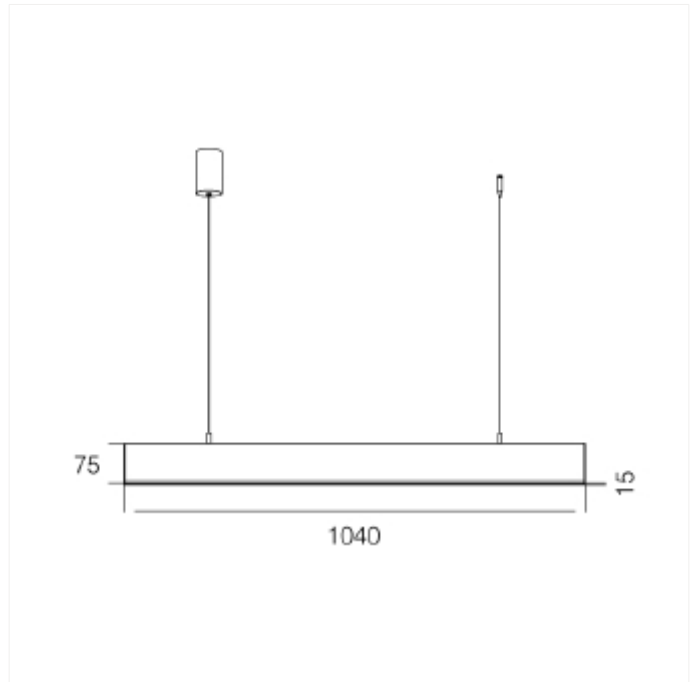

# Office Slim Up&Down

Office slim is an elegant and slim luminaire to use in all offices.  
Light distribution: 70% down & 30% up.  
Turn on/ off by hand movement. Complete with canle and 1500mm wire.

## VERSIONS

Art.No	Effect [W]	Cold Lumen [lm]	Lumen Output [lm]	CCT [K]	Beam Angle [°]	Lens Difuser	CRI [>]	Color	Light Control	Connection
1078-2-ddd	42	5200	2690	3000	95	Opal	80	Black		Terminal
1078-3-ddd	42	5200	2690	3000	95	Opal	80	White		Terminal