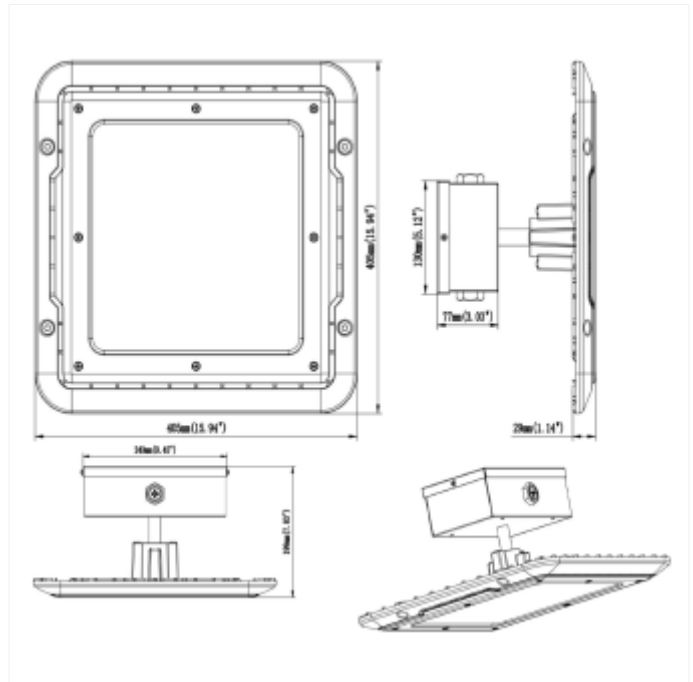

PRODUCT FAMILY SHEET

Petrol

Lighting Solutions

Petrol

Petrol is a high luminous efficacy luminaire ideal for gas station as a retrofit or new installation. Delivered with 4000K in two versions. 100W and 150W with up to 150lm/w. Suitable for garage/gas station, warehouse, industrial facility, exhibition center and shopping mall. Surface mount kit are bought separately.

VERSIONS

Art.No	Effect [W]	Cold Lumen [lm]	Lumen Output [lm]	CCT [K]	Beam Angle [°]	Lens Difuser	CRI [>]	Color	Light Control	Connection
--------	------------	-----------------	-------------------	---------	----------------	--------------	---------	-------	---------------	------------