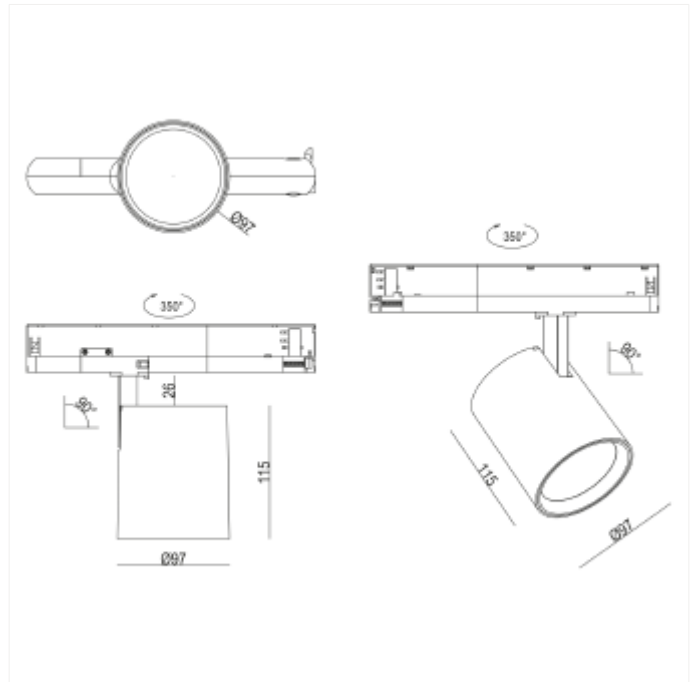

PRODUCT FAMILY SHEET

Rod Maxi C

Rod Maxi C

VERSIONS

Art.No	Effect [W]	Cold Lumen [lm]	Lumen Output [lm]	CCT [K]	Beam Angle [°]	Lens Difuser CRI [>]	Color	Light Control	Connection
--------	------------	-----------------	-------------------	---------	----------------	----------------------	-------	---------------	------------