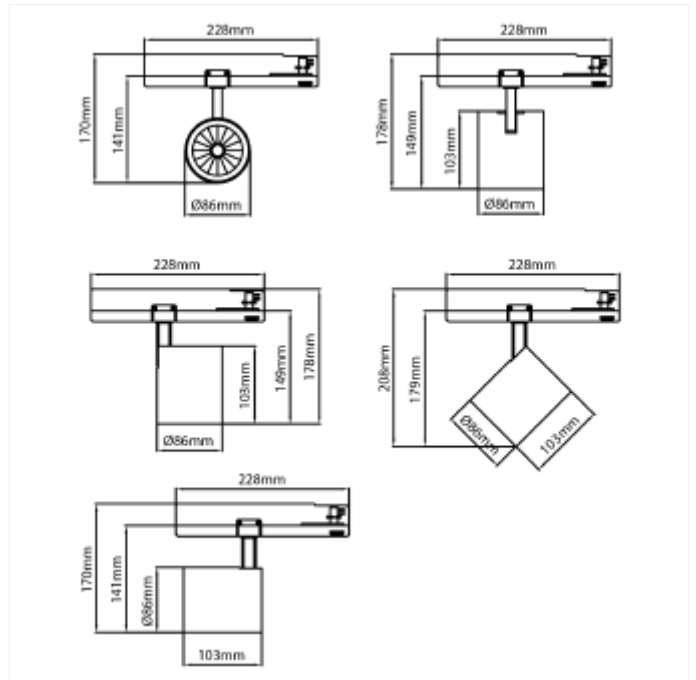

PRODUCT FAMILY SHEET
Rod Midi T

Rod Midi T

VERSIONS

Art.No	Effect [W]	Cold Lumen [lm]	Lumen Output [lm]	CCT [K]	Beam Angle [°]	Lens Difuser CRI [>]	Color	Light Control	Connection
--------	------------	-----------------	-------------------	---------	----------------	----------------------	-------	---------------	------------