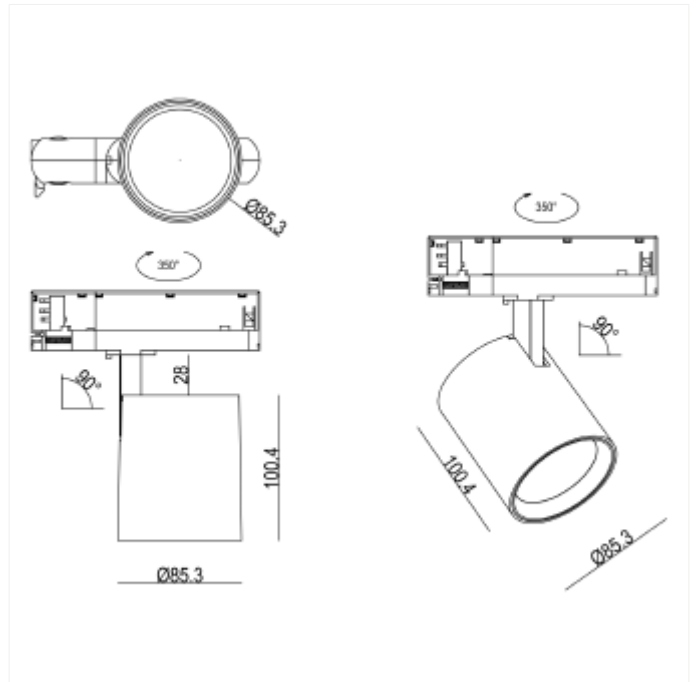

PRODUCT FAMILY SHEET

Rod Midi C

Rod Midi C

VERSIONS

Art.No	Effect [W]	Cold Lumen [lm]	Lumen Output [lm]	CCT [K]	Beam Angle [°]	Lens Difuser CRI [>]	Color	Light Control	Connection
--------	------------	-----------------	-------------------	---------	----------------	----------------------	-------	---------------	------------