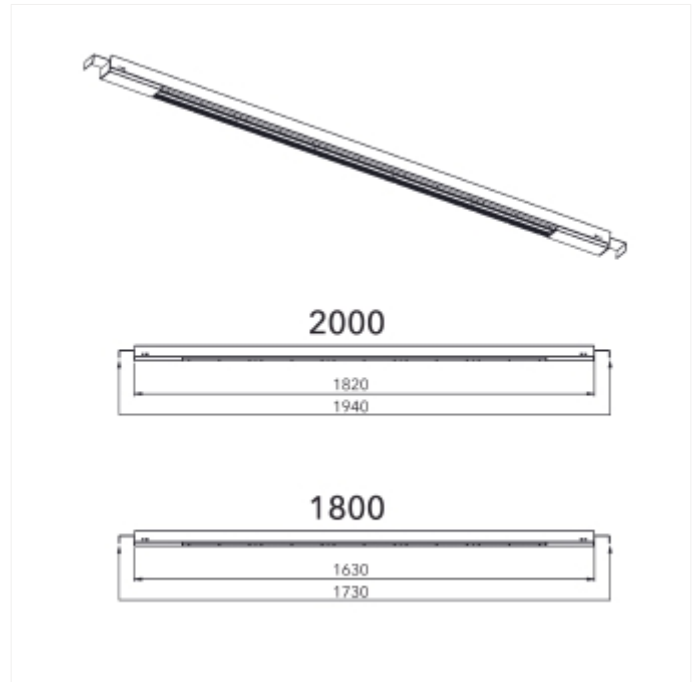

PRODUCT FAMILY SHEET

Shop

Lighting Solutions

Shop

Shop is a high-quality luminaire for function ceilings, 160/40mm or 80/100mm profiles.

Shop is supplied for 1800mm and 2000mm functional ceilings. Integrated driver with unique optics with efficiency of 140lm/ W.

Material: galvanized steel. Color: White or untreated.

Optics: Double asymmetric, 30°, 60° or 90°.

Color temp.: 3000K (default) or 4000K.

VERSIONS

Art.No	Effect [W]	Cold Lumen [lm]	Lumen Output [lm]	CCT [K]	Beam Angle [°]	Lens Difuser	CRI [>]	Color	Light Control	Connection
--------	------------	-----------------	-------------------	---------	----------------	--------------	---------	-------	---------------	------------