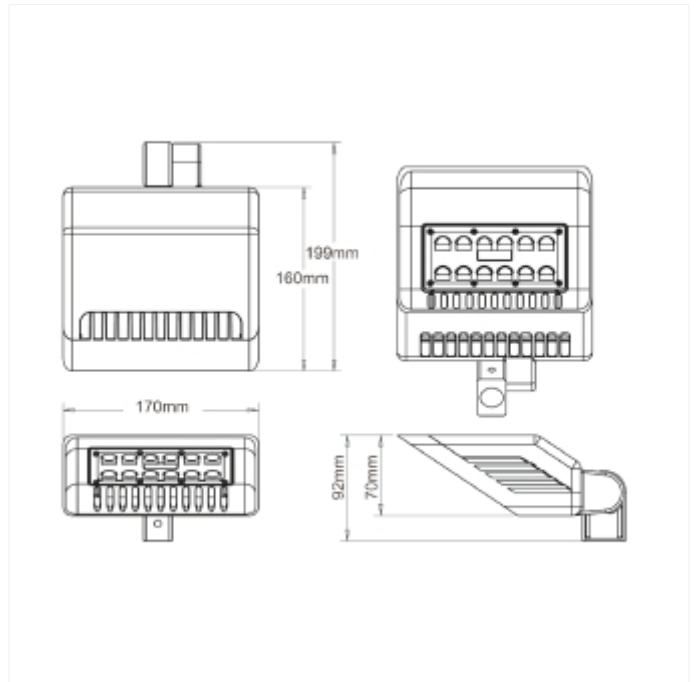

PRODUCT FAMILY SHEET

Sign Today

Sign Today

Sign Today Signage Lighting with LED at a very favorable price. Switching to LED-based signage illumination eliminates the constant work of changing of light bulb. Sign Today comes with a 150x60 degree beam angle. This gives a uniform light of 3.5 meters wide.. The luminaire is manufactured in die cast aluminum. Sign Today has built-in LED driver and comes with 1m cable.

50cm stick or wall bracket must be ordered separately. See accessories for options.

VERSIONS

Art.No	Effect [W]	Cold Lumen [lm]	Lumen Output [lm]	CCT [K]	Beam Angle [°]	Lens Difuser	CRI [>]	Color	Light Control	Connection
--------	------------	-----------------	-------------------	---------	----------------	--------------	---------	-------	---------------	------------