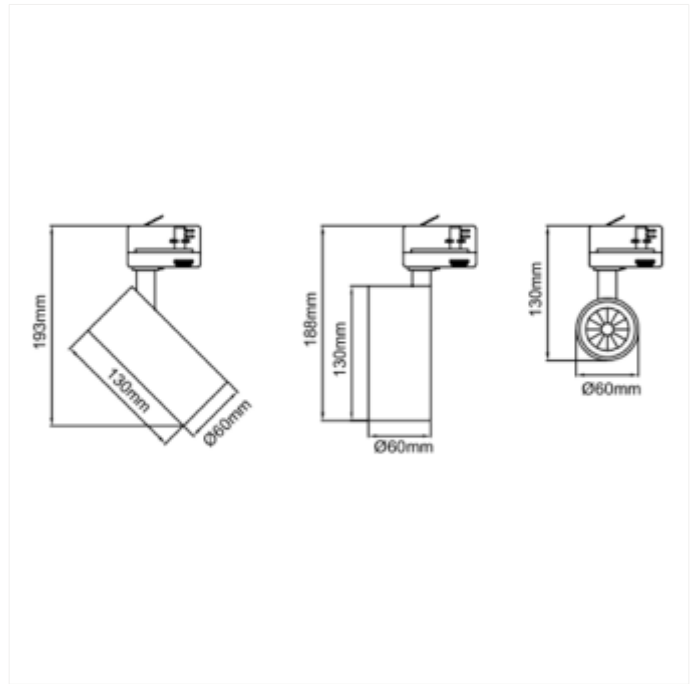

PRODUCT FAMILY SHEET

Silindir 60

Silindir 60

Silindir 60 is a modern and flexible spotlight with high efficiency and high CRI. The driver is built inside the lamp and you can tilt the spotlight 90° and rotate 350°.

VERSIONS

Art.No	Effect [W]	Cold Lumen [lm]	Lumen Output [lm]	CCT [K]	Beam Angle [°]	Lens Difuser	CRI [>]	Color	Light Control	Connection
--------	------------	-----------------	-------------------	---------	----------------	--------------	---------	-------	---------------	------------