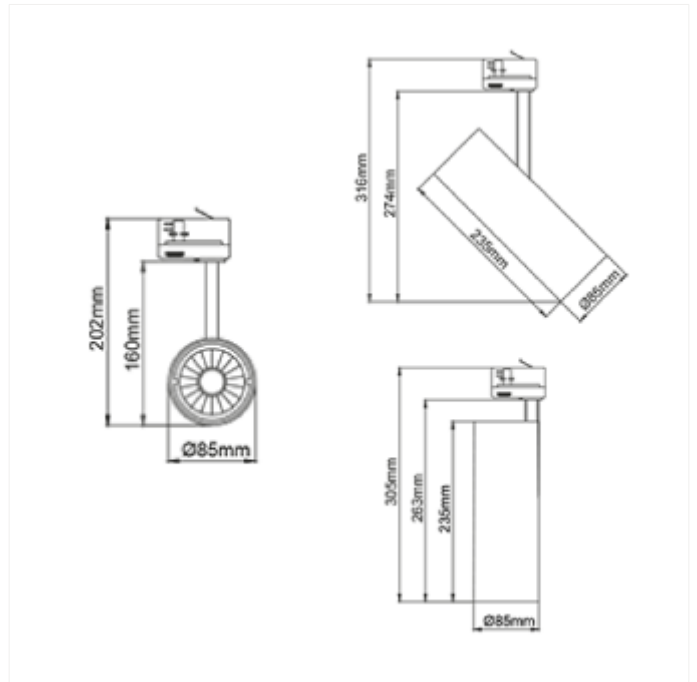

PRODUCT FAMILY SHEET

Silindir Maxi

Silindir Maxi

Silindir Maxi is the most powerful spotlight in the Silindir-series. With 28W, high light output and CRI it is very suitable for stores and showrooms. The spotlight can be adjusted in all angles to meet every need. Tiltable 90° and 350° rotatable around its own axis. L305mm - Ø85mm

VERSIONS

Art.No	Effect [W]	Cold Lumen [lm]	Lumen Output [lm]	CCT [K]	Beam Angle [°]	Lens Difuser	CRI [>]	Color	Light Control	Connection
--------	------------	-----------------	-------------------	---------	----------------	--------------	---------	-------	---------------	------------