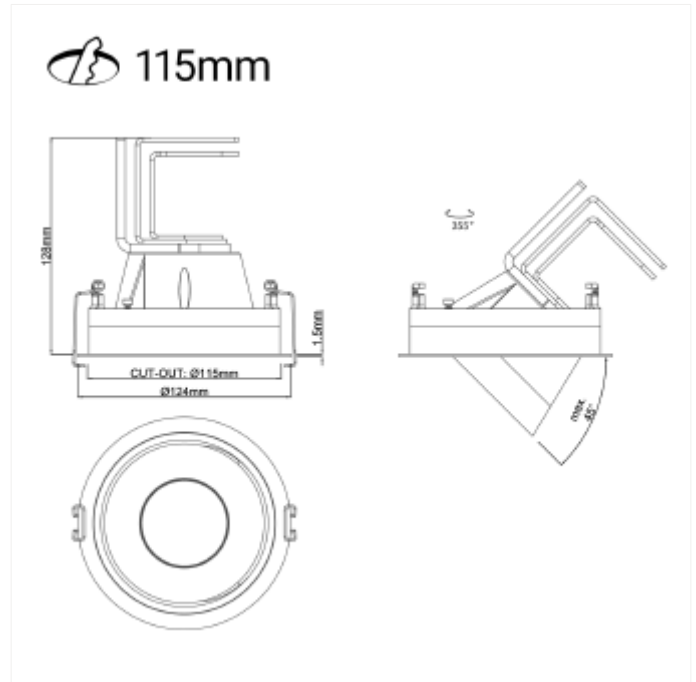

## Sophia

Sophia is an elegant and useable downlight that can rotate 355° and tilt 32°. Available with CRI90 or CRI97. Driver is not included. Please see accessories for more information about recommended driver.