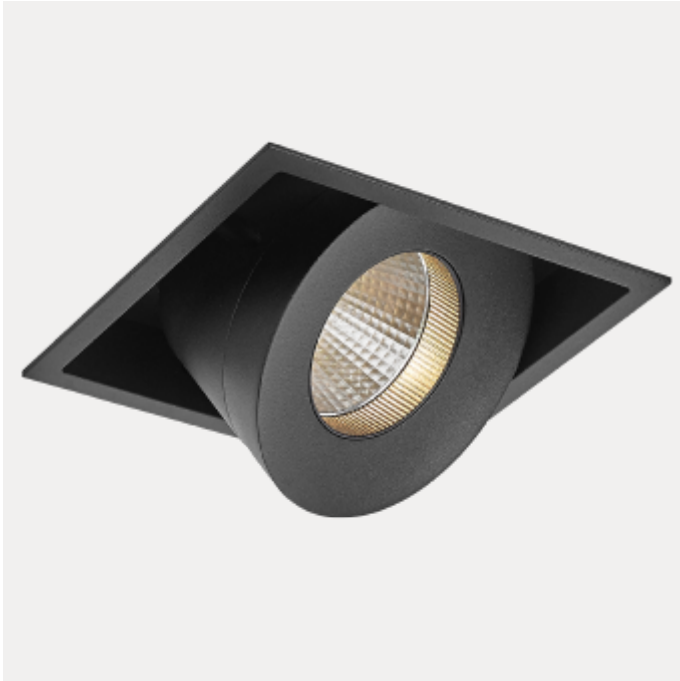

PRODUCT FAMILY SHEET

Sophia Square

Sophia Square

Sophia Square is an elegant and useable downlight, available in single and double version. The downlight can rotate in 355° and 32° tilt. 3000K and CRI90. Driver is not included, please see accessories for recommended driver.