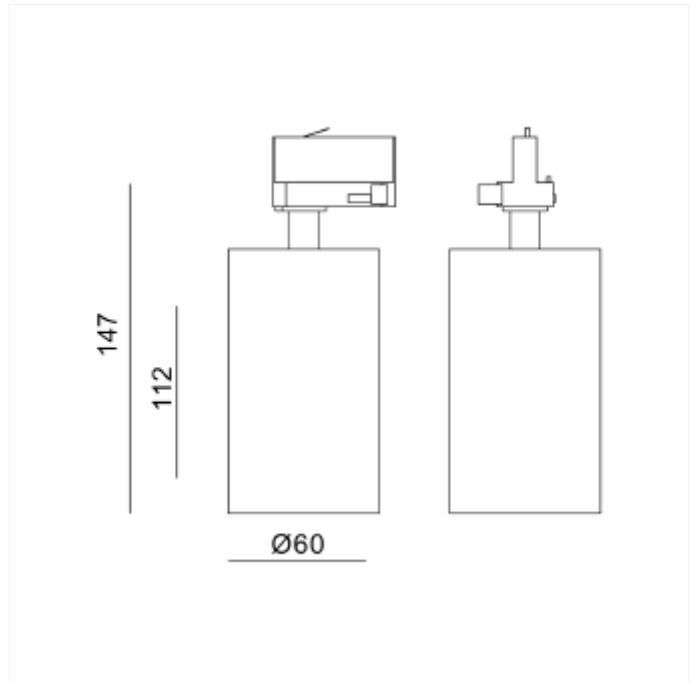

## PRODUCT FAMILY SHEET

Tania Mini 3-Circuit

# Tania Mini 3-Circuit

Tania Mini is a small spotlight in a contemporary design. Perfect for use at home and in other commercial settings. Front ring is sold separately. This version is with LED COB and no changeable lightbulb.