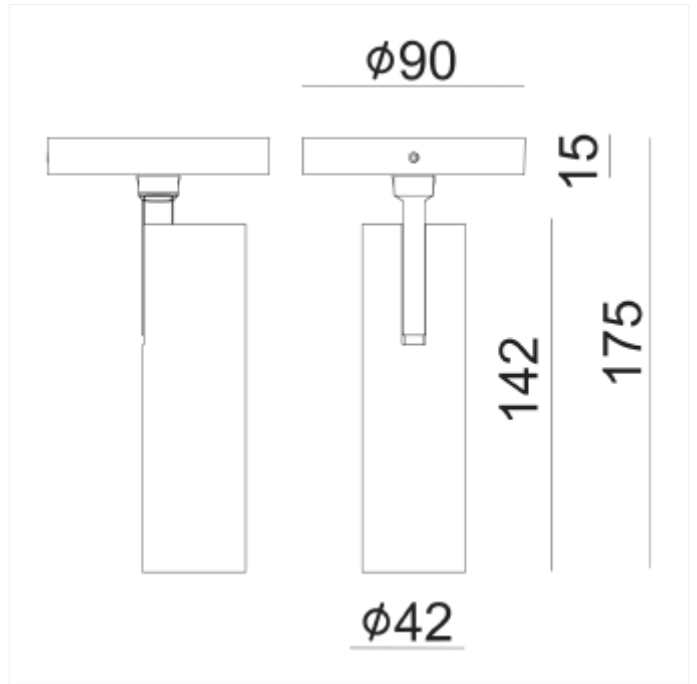

PRODUCT FAMILY SHEET

Tania Mini Slim Surface

Tania Mini Slim Surface

Tania Mini Slim Surface is a slim spotlight with a modern and trendy design for surface mounting. It is excellent for use in residential areas, cabins, and hotels. Comes with phase-cut dimming. Available in both black and white versions.

VERSIONS

Art.No	Effect [W]	Cold Lumen [lm]	Lumen Output [lm]	CCT [K]	Beam Angle [°]	Lens Difuser	CRI [>]	Color	Light Control	Connection
--------	------------	-----------------	-------------------	---------	----------------	--------------	---------	-------	---------------	------------