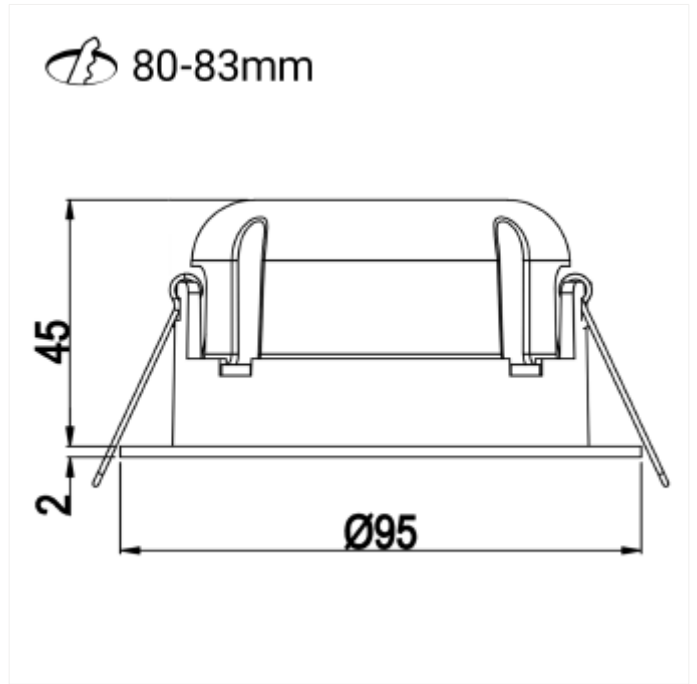

PRODUCT FAMILY SHEET

Tigrus 360° Rotatable

Tigrus 360° Rotatable

Tigrus 360° Rotatable can be mounted directly in insulation. Downlight have CRI>95 and are delivered with 2700K or Dim2Warm. The downlight can be tilted 25° and it's 360° rotatable. The luminaire connects easily without using a screwdriver. Cut-out 80-83mm.