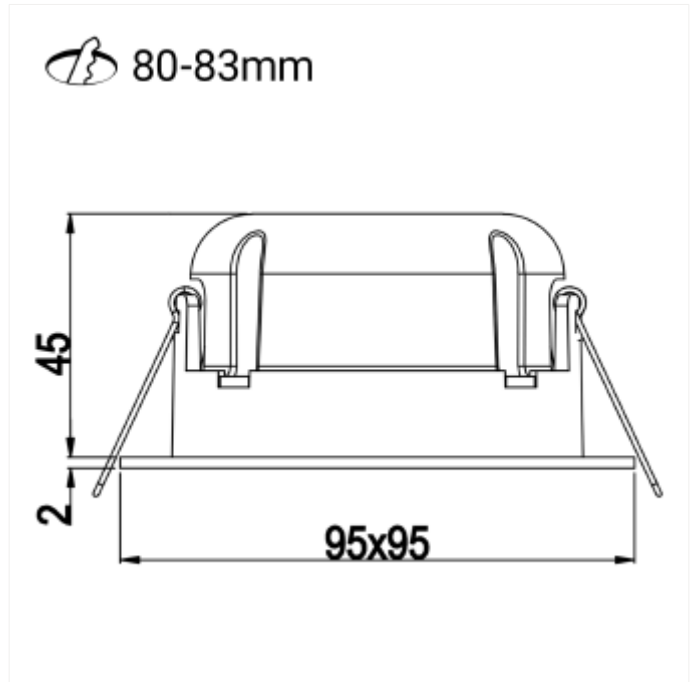

PRODUCT FAMILY SHEET

Tigrus 360° Square

Tigrus 360° Square

Tigrus 360° Square Rotatable can be mounted directly in insulation. Downlight have CRI>95 and are delivered with 2700K or Dim2Warm. The downlight can be tilted 25° and it's 360° rotatable. The luminaire connects easily without using a screwdriver. Cut-out 80-83mm

VERSIONS

Art.No	Effect [W]	Cold Lumen [lm]	Lumen Output [lm]	CCT [K]	Beam Angle [°]	Lens Difuser	CRI [>]	Color	Light Control	Connection
--------	------------	-----------------	-------------------	---------	----------------	--------------	---------	-------	---------------	------------