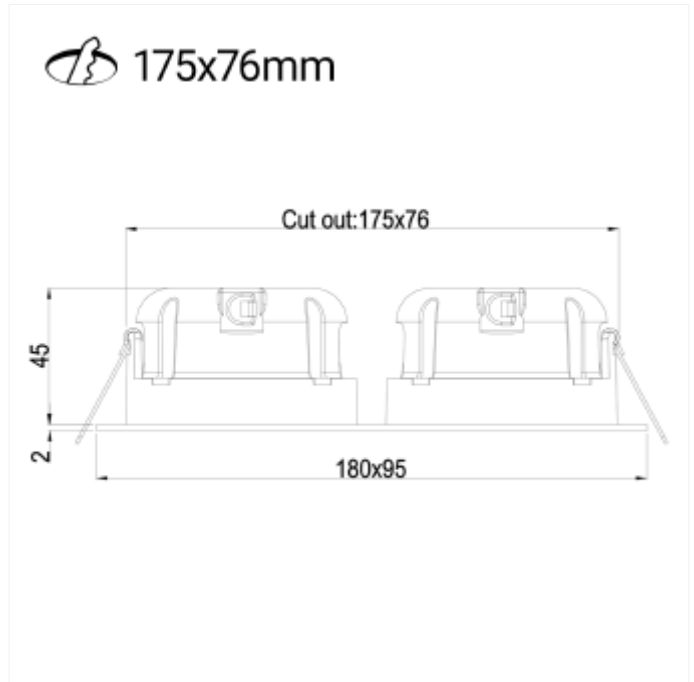

PRODUCT FAMILY SHEET

Tigrus Square Double 360° Adjustable

Tigrus Square Double 360° Adjustable

Tigrus Square Double 360° Rotatable can be mounted directly in insulation. Downlight have CRI>95 and are delivered with 2700K or Dim2Warm. The downlight can be tilted 25° and it's 360° rotatable. The luminaire connects easily without using a screwdriver. Cut-out 175x76mm.

VERSIONS

Art.No	Effect [W]	Cold Lumen [lm]	Lumen Output [lm]	CCT [K]	Beam Angle [°]	Lens Difuser	CRI [>]	Color	Light Control	Connection
--------	------------	-----------------	-------------------	---------	----------------	--------------	---------	-------	---------------	------------