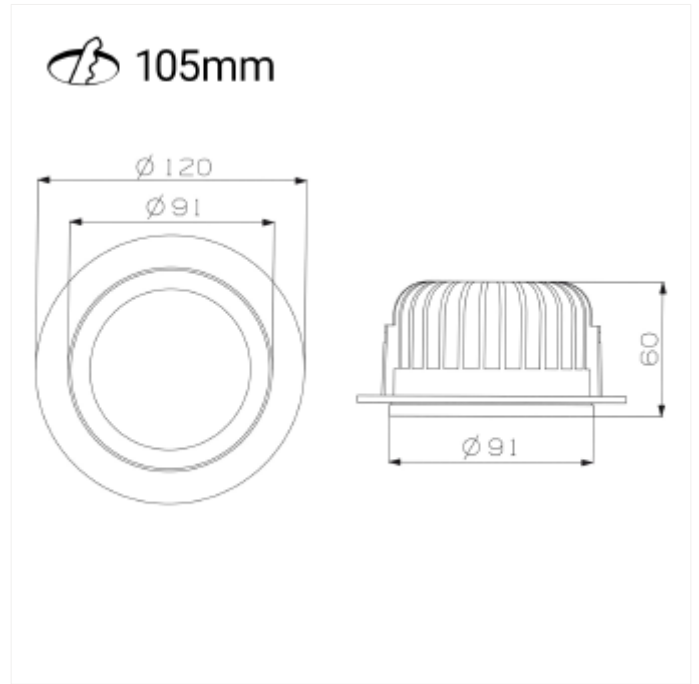

PRODUCT FAMILY SHEET

Torres Mini Fixed

Torres Mini Fixed

Torres Mini Fixed is the perfect downlight for use when you need a lot of light, but have only a limited space regarding building height. The luminaire has a recessed LED light source, this secures a minimum of stray light. Torres Mini Fixed has an 18i3 connector and can be supplied with a variety of connector solutions.

VERSIONS

Art.No	Effect [W]	Cold Lumen [lm]	Lumen Output [lm]	CCT [K]	Beam Angle [°]	Lens Difuser	CRI [>]	Color	Light Control	Connection
--------	------------	-----------------	-------------------	---------	----------------	--------------	---------	-------	---------------	------------