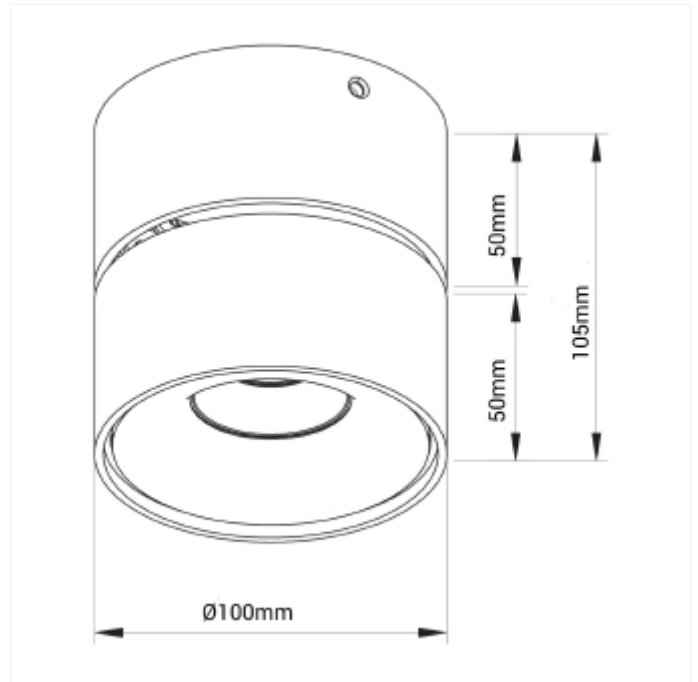

# Zap-On

Zap-on is an elegant luminaire for surface ceiling mounting or wall mounting. Zap-on are well adopted for modern environments requiring flexible adjustability. Very well suited for residential rooms and small commercial premises. Phasecut dim.