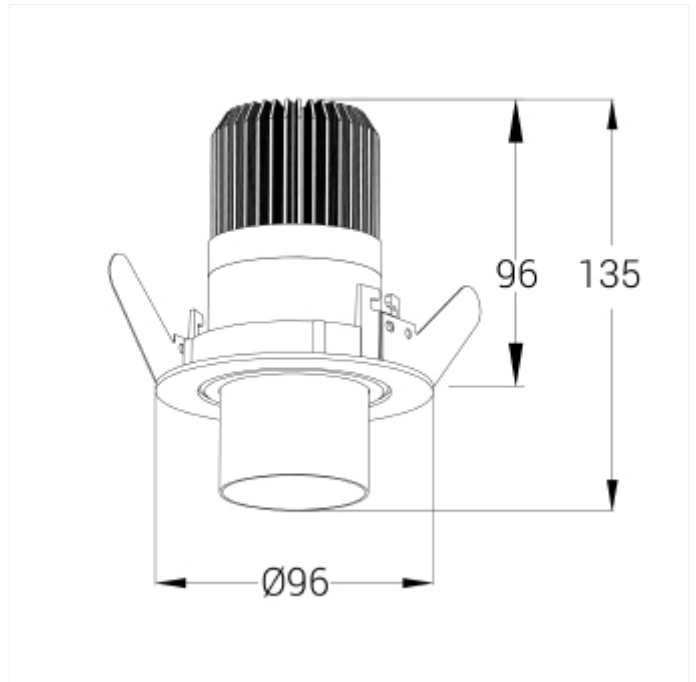

## PRODUCT FAMILY SHEET

Zoom Recessed COB

## Zoom Recessed COB

Zoom Recessed, is relatively small downlight with a cut-out size of Ø81mm. The unique zoom patent makes it possible to vary the beam angle between 5 - and 60 degrees making this model highly versatile. The Zoom Recessed is available in both 2700 and 3000 Kelvin and is made from robust die-cast aluminum. Tilttable 25° Please see the table for technical details.