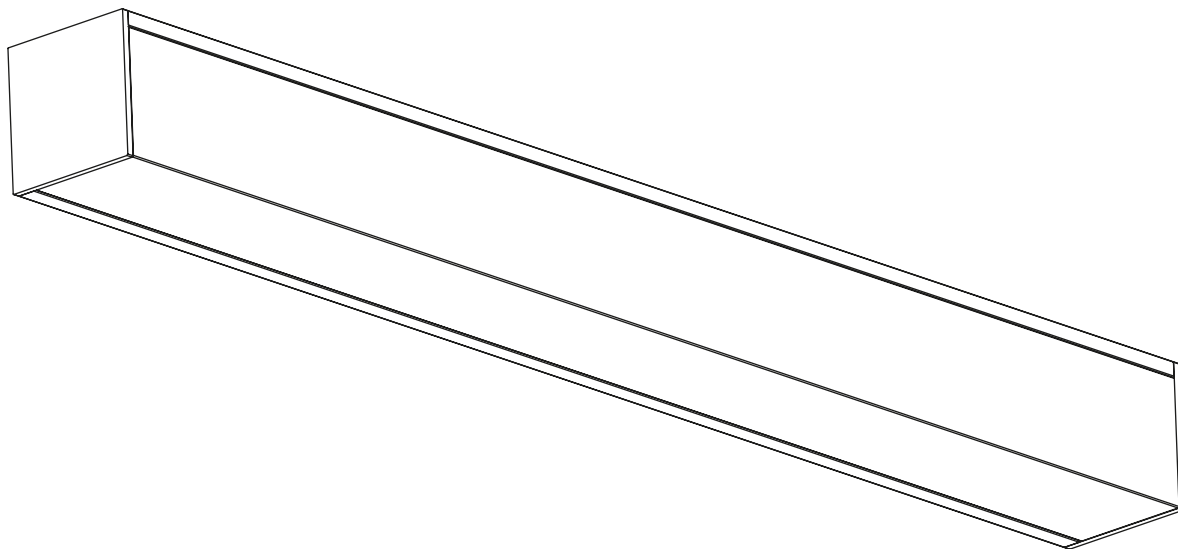

ART. NO.

6991-2-01-2-ddd

6991-2-01-3-ddd

6990-2-01-2-ddd

6990-2-01-3-ddd

NORLUX®*Lighting Solutions*

Poseidon 3 Bathroom

INSTALLATION MANUAL