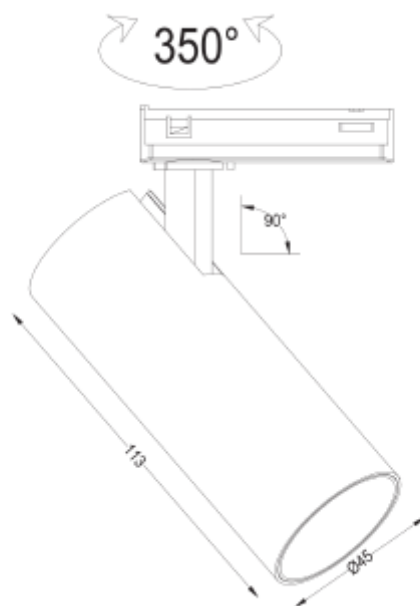

## FDV SPEC SHEET

Cylinder 45

Art. no: 102190-36-2-p

**Ledpro**  
by NORLUX