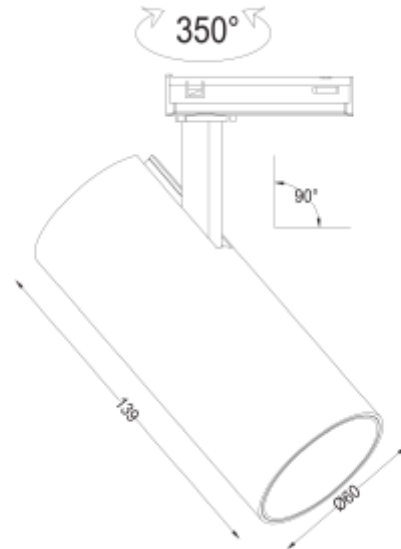

## PRODUCT SHEET

Cylinder 60

Art. no: 102251-36-3-p

*Lighting Solutions*

# Cylinder 60

SPECIFICATIONS	
Lightsource Type:	LED (built in)
System Power [W]:	15W
CCT (Color Temperature):	2700K
CRI / Ra:	90
Lumen Output:	1400lm
Lumen LED (tc=25):	2100lm
Beam Angle:	36°
Lens (Diffuser):	Clear
Dimming:	Phase-Cut
Flickerfree:	Yes
System Voltage [V]:	230V 50Hz
Connection:	Track 1-Circuit
Mounting:	Track, Ceiling
Lifetime [h]:	L80B10: 100 000h
UGR (<=):	19
Lumen/W:	100lm/W
MacAdam (SDCM):	3
Color:	White
Length [mm]:	130mm
Height [mm]:	130mm
Diameter [mm]:	60mm
Weight [kg]:	0,39kg
Emergency light [h]:	No Emergency light

Cylinder 60 is an elegant and modern spotlight, designed to deliver high light output and exceptional color rendering in various environments. With a diameter of 60mm and length of 130mm, this spotlight is both discreet and efficient. Available with beam angles of 15°, 25°, or 36° and color temperatures of 2700K, 3000K, or Dim 2 Warm (3000-1800K). CRI90 ensures excellent color rendering. Equipped with phase-cut dimming. Made of powder-coated aluminum, Cylinder 60 is ideal for use in bedrooms, cafes, cabins, hotels, kitchens, and homes. The built-in driver in the sleek fixture housing provides a clean and modern appearance, while the spotlight can be tilted up to 90° and rotated 350° around its own axis for optimal adjustability. This makes Cylinder 60 perfect for both private and commercial environments.