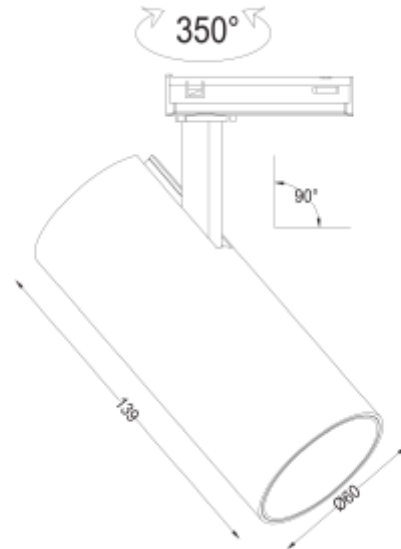

## PRODUCT SHEET

Cylinder 60

Art. no: 102251-D2W-36-2-p

Lighting Solutions

# Cylinder 60

SPECIFICATIONS	
Lightsource Type:	LED (built in)
System Power [W]:	15W
CCT (Color Temperature):	3000-1800K
CRI / Ra:	90
Lumen Output:	800lm
Lumen LED (tc=25):	1150lm
Beam Angle:	36°
Lens (Diffuser):	Clear
Dimming:	Phase-Cut
Flickerfree:	Yes
System Voltage [V]:	230V 50Hz
Connection:	Track 1-Circuit
Mounting:	Track, Ceiling
Lifetime [h]:	L80B10: 100 000h
UGR (<=):	19
Lumen/W:	57lm/W
MacAdam (SDCM):	3
Color:	Black
Length [mm]:	130mm
Height [mm]:	130mm
Diameter [mm]:	60mm
Weight [kg]:	0,39kg
Emergency light [h]:	No Emergency light

Cylinder 60 is an elegant and modern spotlight, designed to deliver high light output and exceptional color rendering in various environments. With a diameter of 60mm and length of 130mm, this spotlight is both discreet and efficient. Available with beam angles of 15°, 25°, or 36° and color temperatures of 2700K, 3000K, or Dim 2 Warm (3000-1800K). CRI90 ensures excellent color rendering. Equipped with phase-cut dimming. Made of powder-coated aluminum, Cylinder 60 is ideal for use in bedrooms, cafes, cabins, hotels, kitchens, and homes. The built-in driver in the sleek fixture housing provides a clean and modern appearance, while the spotlight can be tilted up to 90° and rotated 350° around its own axis for optimal adjustability. This makes Cylinder 60 perfect for both private and commercial environments.