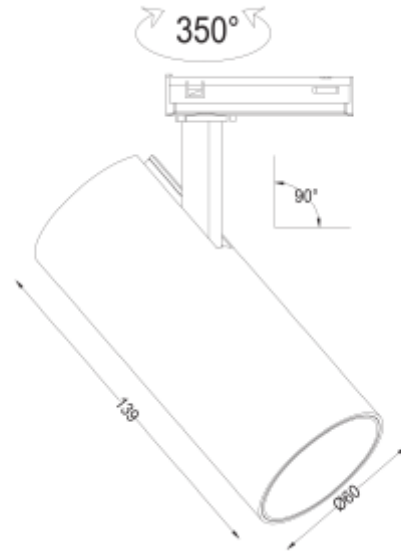

## PRODUCT SHEET

Cylinder 60

Art. no: 102260-36-2-p

*Lighting Solutions*

# Cylinder 60

SPECIFICATIONS	
Lightsource Type:	LED (built in)
System Power [W]:	15W
CCT (Color Temperature):	2700K
CRI / Ra:	90
Lumen Output:	1400lm
Lumen LED (tc=25):	2100lm
Beam Angle:	36°
Lens (Diffuser):	Clear
Dimming:	Phase-Cut
Flickerfree:	Yes
System Voltage [V]:	230V 50Hz
Connection:	Track 3-Circuit
Mounting:	Track, Ceiling
Lifetime [h]:	L80B10: 100 000h
UGR (<=):	19
Lumen/W:	100lm/W
MacAdam (SDCM):	3
Color:	Black
Length [mm]:	130mm
Height [mm]:	130mm
Diameter [mm]:	60mm
Weight [kg]:	0,39kg
Emergency light [h]:	No Emergency light

Cylinder 60 is an elegant and modern spotlight, designed to deliver high light output and exceptional color rendering in various environments. With a diameter of 60mm and length of 130mm, this spotlight is both discreet and efficient. Available with beam angles of 15°, 25°, or 36° and color temperatures of 2700K, 3000K, or Dim 2 Warm (3000-1800K). CRI90 ensures excellent color rendering. Equipped with phase-cut dimming. Made of powder-coated aluminum, Cylinder 60 is ideal for use in bedrooms, cafes, cabins, hotels, kitchens, and homes. The built-in driver in the sleek fixture housing provides a clean and modern appearance, while the spotlight can be tilted up to 90° and rotated 350° around its own axis for optimal adjustability. This makes Cylinder 60 perfect for both private and commercial environments.