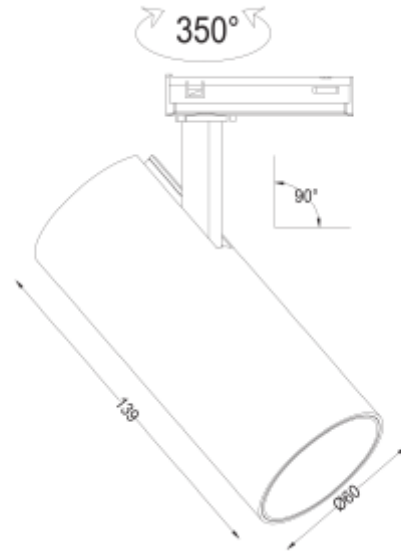

PRODUCT SHEET

Cylinder 60

Art. no: 102261-D2W-36-2-p

Lighting Solutions

Cylinder 60

SPECIFICATIONS	
Lightsource Type:	LED (built in)
System Power [W]:	15W
CCT (Color Temperature):	3000-1800K
CRI / Ra:	95
Lumen Output:	800lm
Lumen LED (tc=25):	1150lm
Beam Angle:	36°
Lens (Diffuser):	Clear
Dimming:	Phase-Cut
Flickerfree:	Yes
System Voltage [V]:	230V 50Hz
Connection:	Track 3-Circuit
Mounting:	Track, Ceiling
Lifetime [h]:	L80B10: 100 000h
UGR (<=):	19
Lumen/W:	57lm/W
MacAdam (SDCM):	3
Color:	Black
Length [mm]:	130mm
Height [mm]:	130mm
Diameter [mm]:	60mm
Weight [kg]:	0,39kg
Emergency light [h]:	No Emergency light
Emergency light testing:	N/A

Cylinder 60 is an elegant and modern spotlight, designed to deliver high light output and exceptional color rendering in various environments. With a diameter of 60mm and length of 130mm, this spotlight is both discreet and efficient. Available with beam angles of 15°, 25°, or 36° and color temperatures of 2700K, 3000K, or Dim 2 Warm (3000-1800K). CRI90 ensures excellent color rendering. Equipped with phase-cut dimming. Made of powder-coated aluminum, Cylinder 60 is ideal for use in bedrooms, cafes, cabins, hotels, kitchens, and homes. The built-in driver in the sleek fixture housing provides a clean and modern appearance, while the spotlight can be tilted up to 90° and rotated 350° around its own axis for optimal adjustability. This makes Cylinder 60 perfect for both private and commercial environments.