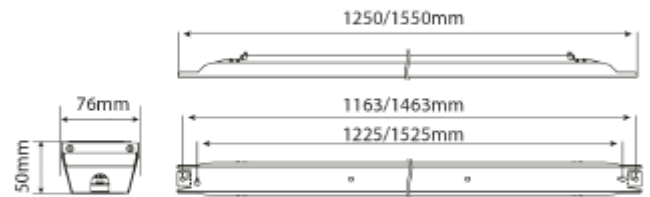

## FDV SPEC SHEET

C Line NWC

Art. no: 102517-2-NW-01-1

Lighting Solutions

## C Line NWC

Art. no: 102517-2-NW-01-1

LIGHT TECHNICAL	
Lightsource Type:	LED (replaceable)
Lumen Output:	13600
Lumen LED (tc=25):	15800
Beam Angle:	90°
CCT (Color Temperature):	4000
CRI / Ra:	80
Color Code:	840
MacAdam (SDCM):	3
Lens (Diffuser):	Clear

PRODUCT	
Ingress Protection:	IP23
Impact Protection:	IK08
Lifetime [h]:	L80: 100 000
Color:	Steel
Length [mm]:	1550
Height [mm]:	50
Width [mm]:	76
Weight [kg]:	2,54

MOUNTING / CONNECTION	
Mounting:	Surface, Ceiling