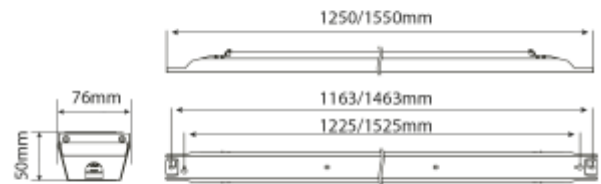

PRODUCT SHEET

C Line NWC

Art. no: 102517-2-NW-01-1

Lighting Solutions

C Line NWC

SPECIFICATIONS

Lightsource Type:	LED (replaceable)
System Power [W]:	80W
CCT (Color Temperature):	4000K
CRI / Ra:	80
Lumen Output:	13600lm
Lumen LED (tc=25):	15800lm
Beam Angle:	90°
Lens (Diffuser):	Clear
Dimming:	Norlux Wireless Connect
Flickerfree:	Yes
System Voltage [V]:	230V 50Hz
Mounting:	Surface, Ceiling
Lifetime [h]:	L80: 100 000h
Lumen/W:	170lm/W
MacAdam (SDCM):	3
Color:	Steel
Length [mm]:	1550mm
Height [mm]:	50mm
Width [mm]:	76mm
Weight [kg]:	2,54kg

C Line NWC is an industrial light fixture for ceiling mounting, with input for mounting Norlux Wireless Connect sensor or node. With Norlux Wireless Connect integrated into the luminaire, you have modern lighting control technology without the need for extra cabling. This opens up opportunities for control, dimming, individual grouping, and sensor integration completely wirelessly with Bluetooth communication. Simple programming via smartphone (iOS or Android). The luminaire has many applications such as industrial and warehouse use.