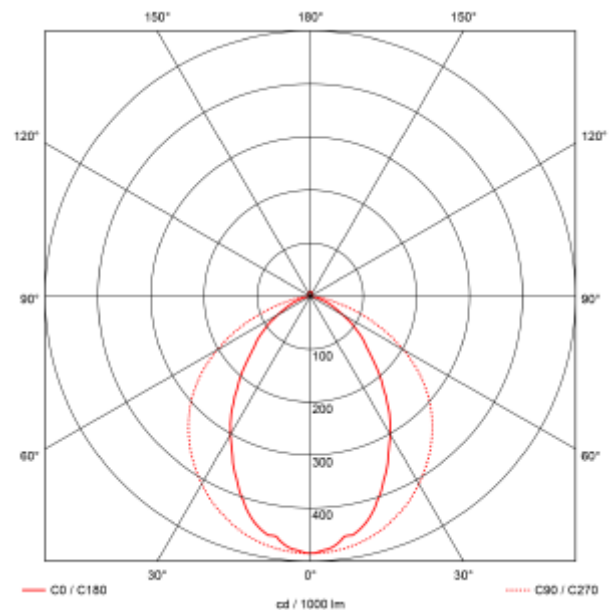

PRODUCT SHEET

C Line NWC

Art. no: 102517-2-NW-01-1

Lighting Solutions

C Line NWC

SPECIFICATIONS

Lightsource Type:	LED (replaceable)
System Power [W]:	80W
CCT (Color Temperature):	4000K
CRI / Ra:	80
Lumen Output:	13600lm
Lumen LED (tc=25):	15800lm
Beam Angle:	90°
Lens (Diffuser):	Clear
Dimming:	Norlux Wireless Connect
Flickerfree:	Yes
System Voltage [V]:	230V 50Hz
Mounting:	Surface, Ceiling
Lifetime [h]:	L80: 100 000h
Lumen/W:	170lm/W
MacAdam (SDCM):	3
Color:	Steel
Length [mm]:	1550mm
Height [mm]:	50mm
Width [mm]:	76mm
Weight [kg]:	2,54kg

C Line NWC is an industrial light fixture for ceiling mounting, with input for mounting Norlux Wireless Connect sensor or node. With Norlux Wireless Connect integrated into the luminaire, you have modern lighting control technology without the need for extra cabling. This opens up opportunities for control, dimming, individual grouping, and sensor integration completely wirelessly with Bluetooth communication. Simple programming via smartphone (iOS or Android). The luminaire has many applications such as industrial and warehouse use.