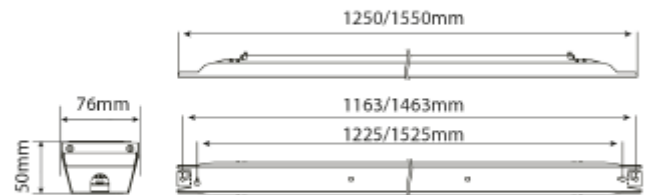

FDV SPEC SHEET

C Line NWC

Art. no: 102517-NW-01-1

Lighting Solutions

C Line NWC

IP23

Art. no: 102517-NW-01-1

LIGHT TECHNICAL

Lumen Output:	13600
Lumen LED (tc=25):	15800
Beam Angle:	90°
CCT (Color Temperature):	4000
CRI / Ra:	80
Color Code:	840
MacAdam (SDCM):	3
Lens (Diffuser):	Clear

PRODUCT

Ingress Protection:	IP23
Lifetime [h]:	L80: 100 000
Color:	Steel
Length [mm]:	1550
Height [mm]:	50
Width [mm]:	76
Weight [kg]:	2,54