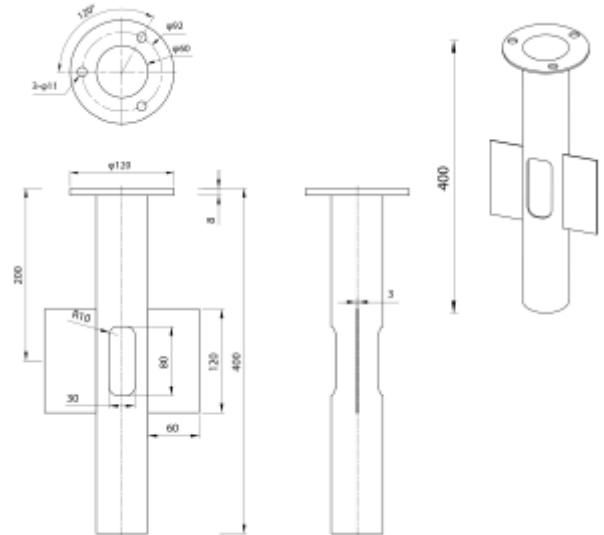

PRODUCT SHEET

Mika29 Bollard Fundament

Art. no: 102920-01

Lighting Solutions

Mika29 Bollard Fundament

SPECIFICATIONS

Cut-out [mm]: 60mm

Housing: Steel

Color: Aluminium

Height: 400mm

Diameter [mm]: 120mm