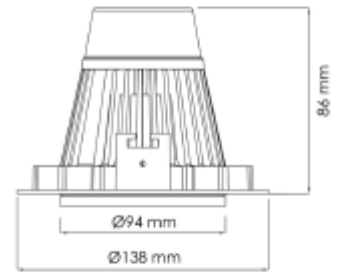

## FDV SPEC SHEET

Torres Mini

Art. no: 17030-7-40-3-ddd

Lighting Solutions

 125mm

### LIGHT TECHNICAL

Lightsource Type:	LED (built in)
Lumen Output:	2780
Lumen LED (tc=25):	3650
Beam Angle:	40°
CCT (Color Temperature):	3000
CRI / Ra:	80
Color Code:	830
Lens (Diffuser):	Clear

### MOUNTING / CONNECTION

Connection:	18i5 DALI Quick connection
Cut-out [mm]:	Ø125
Mounting:	Recessed, Ceiling

### PRODUCT

To be recessed in insulation:	No
Ingress Protection:	IP20
Lifetime [h]:	L80B10: 100 000
Color:	White
Length [mm]:	138
Height [mm]:	86
Width [mm]:	94