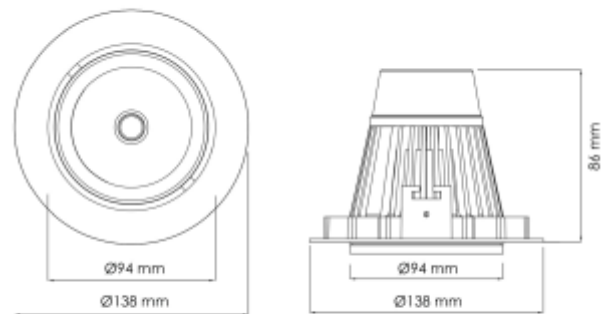

PRODUCT SHEET

Torres Mini

Art. no: 17030-7-40-3-ddd

Lighting Solutions

Torres Mini

 125mm

This is by far our most popular mini" downlight and it offers huge flexibility, tiltable up to 25 degrees. This downlight has a recessed light source giving a minimum of stray light. The Torres Mini can be supplied with a variety of connector solutions.

SPECIFICATIONS

Lightsource Type:	LED (built in)
System Power [W]:	22W
CCT (Color Temperature):	3000K
CRI / Ra:	80
Lumen Output:	2780lm
Lumen LED (tc=25):	3650lm
Beam Angle:	40°
Lens (Diffuser):	Clear
Dimming:	DALI
System Voltage [V]:	230V 50Hz
Connection:	18i5 DALI Quick connection
Mounting:	Recessed, Ceiling
Cut-out [mm]:	Ø125mm
Lifetime [h]:	L80B10: 100 000h
Color:	White
Length [mm]:	138mm
Height [mm]:	86mm
Width [mm]:	94mm
To be recessed in insulation:	No