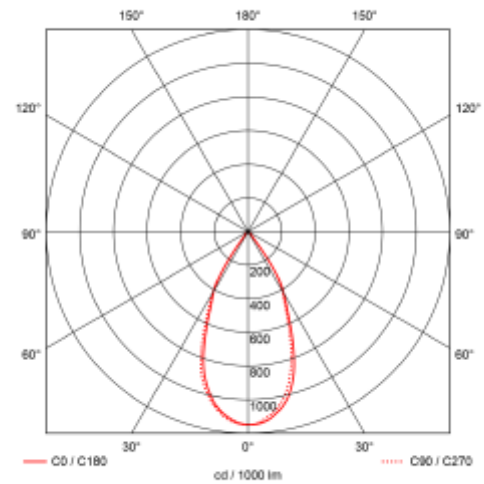

### SPECIFICATIONS

System Power [W]:	8,9W
CCT (Color Temperature):	2700K
CRI / Ra:	90
Lumen Output:	956lm
Lumen LED (tc=25):	975lm
Beam Angle:	48°
Lens (Diffuser):	Clear
Dimming:	Phase-Cut
System Voltage [V]:	230V 50Hz
Connection:	Terminal
Mounting:	Surface, Ceiling
Lifetime [h]:	L80B10: 50.000h
Lumen/W:	107lm/W
MacAdam (SDCM):	3
Color:	Black
Length [mm]:	85mm
Height [mm]:	93mm
Width [mm]:	85mm
To be recessed in insulation:	Not applicable