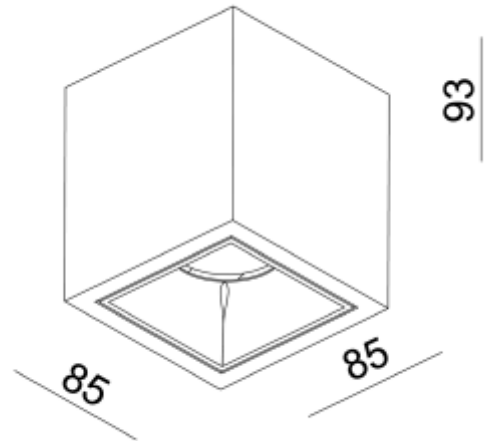

## PRODUCT SHEET

Kappa Rise  
Art. no: 3510-48-2

Lighting Solutions

### SPECIFICATIONS

System Power [W]:	8,9W
CCT (Color Temperature):	2700K
CRI / Ra:	90
Lumen Output:	956lm
Lumen LED (tc=25):	975lm
Beam Angle:	48°
Lens (Diffuser):	Clear
Dimming:	Phase-Cut
System Voltage [V]:	230V 50Hz
Connection:	Terminal
Mounting:	Surface, Ceiling
Lifetime [h]:	L80B10: 50.000h
Lumen/W:	107lm/W
MacAdam (SDCM):	3
Color:	Black
Length [mm]:	85mm
Height [mm]:	93mm
Width [mm]:	85mm
To be recessed in insulation:	Not applicable