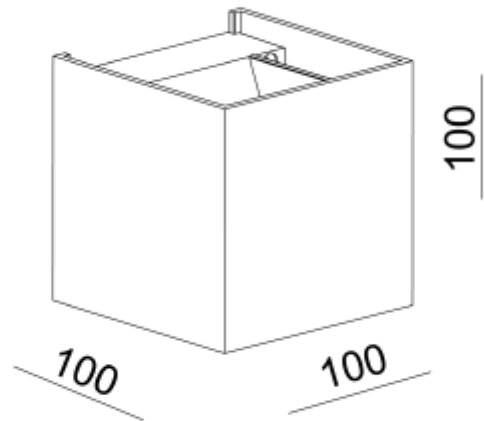

PRODUCT SHEET

Duhr Square
Art. no: 3546-26

Lighting Solutions

Duhr Square

SPECIFICATIONS

Lightsource Type:	LED (built in)
System Power [W]:	2x4,6W
CCT (Color Temperature):	2700K
CRI / Ra:	90
Lumen LED (tc=25):	2x400lm
Lens (Diffuser):	None
Dimming:	Phase-Cut
System Voltage [V]:	230V 50Hz
Connection:	Terminal
Mounting:	Surface, Wall
Lifetime [h]:	L80B10: 50.000h
Color:	Black/Gold
Length [mm]:	100mm
Height [mm]:	100mm
Width [mm]:	100mm
Weight [kg]:	0,9kg

Duhr Square has a modern design with up and down light. With adjustable flaps you can easily change the beam angle.