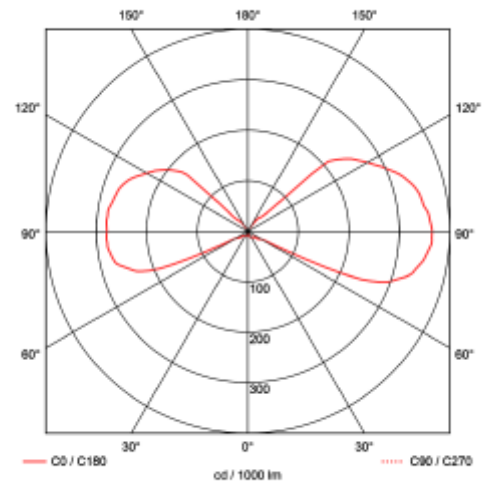

PRODUCT SHEET

Duhr Square
Art. no: 3546-26

Lighting Solutions

Duhr Square

SPECIFICATIONS

Lightsource Type:	LED (built in)
System Power [W]:	2x4,6W
CCT (Color Temperature):	2700K
CRI / Ra:	90
Lumen LED (tc=25):	2x400lm
Lens (Diffuser):	None
Dimming:	Phase-Cut
System Voltage [V]:	230V 50Hz
Connection:	Terminal
Mounting:	Surface, Wall
Lifetime [h]:	L80B10: 50.000h
Color:	Black/Gold
Length [mm]:	100mm
Height [mm]:	100mm
Width [mm]:	100mm
Weight [kg]:	0,9kg

Duhr Square has a modern design with up and down light. With adjustable flaps you can easily change the beam angle.