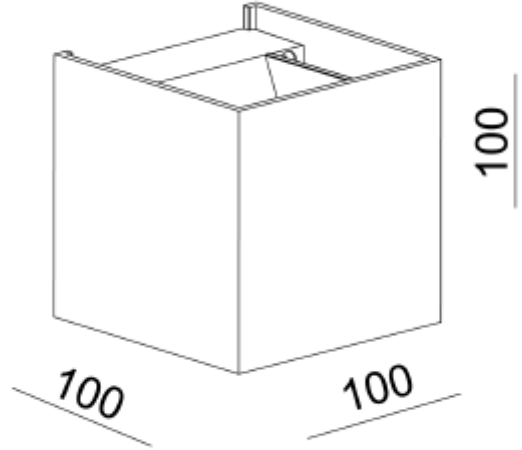

FDV SPEC SHEET

Duhr Square
Art. no: 3546-3

Lighting Solutions

Duhr Square

Art. no: 3546-3

LIGHT TECHNICAL

Lightsource Type:	LED (built in)
Lumen LED (tc=25):	2x400
Beam Angle:	30°
CCT (Color Temperature):	2700
CRI / Ra:	90
Color Code:	927
Lens (Diffuser):	Clear

MOUNTING / CONNECTION

Connection:	Terminal
Mounting:	Surface, Wall

PRODUCT

Ingress Protection:	IP54
Lifetime [h]:	L80B10: 50.000
Color:	White
Length [mm]:	100
Height [mm]:	100
Width [mm]:	100
Weight [kg]:	0,9